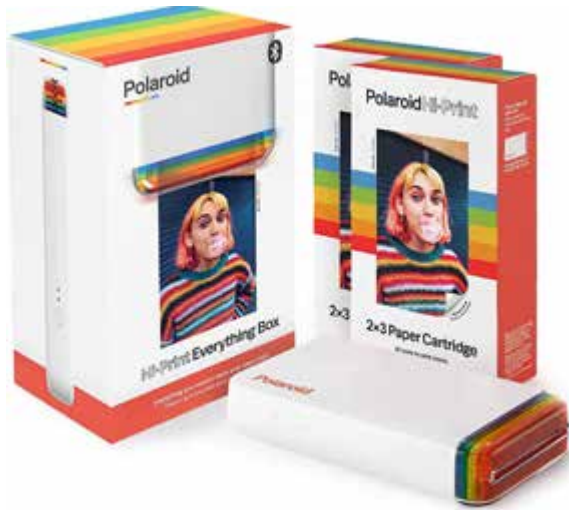

[BROWSE](#)

Polaroid

Polaroid Now Instant Film Camera Bundle Generation 2 - Black

Welcome to the beautifully imperfect world of Polaroid photography with the Polaroid Now Generation 2 camera. The classic, iconic analog instant camera comes with autofocus, a self-timer, and double exposure. All in a classic design, and now made with 40% recycled materials. Includes a Polaroid Color i-Type Film Double Pack for 16 color instant photographs with white frames. Compatible with Polaroid i-Type & 600 film in the original Polaroid instant film format.

6248

\$149.99

Polaroid

Polaroid Go Everything Box Camera and Instant Film Bundle - White

Polaroid GO Camera + GO Film Bundle - The Polaroid GO Everything Box has everything you need to get started. Bundle includes Polaroid GO camera and a double pack of GO color film (16 photos). Portable, wearable, and take-anywhere-able. The Polaroid Go camera is your new mini partner in creativity.

6036

\$129.99

Polaroid

Hi-Print Printer and Paper Bundle - Bluetooth Pocket Photo Printer + Paper Double Pack

The Hi-Print Everything Box has everything you need to get started. This bundle includes the Polaroid Hi-Print wireless pocket printer along with two packs of Hi-Print Paper (40 sheets), all in one box. It's just that simple with Polaroid Hi-Print. Customize and print images from your mobile device with high quality 2x3 business card size prints. Polaroid Hi-Print utilizes innovative dye-sub cartridge technology resulting in high quality vibrant photos.